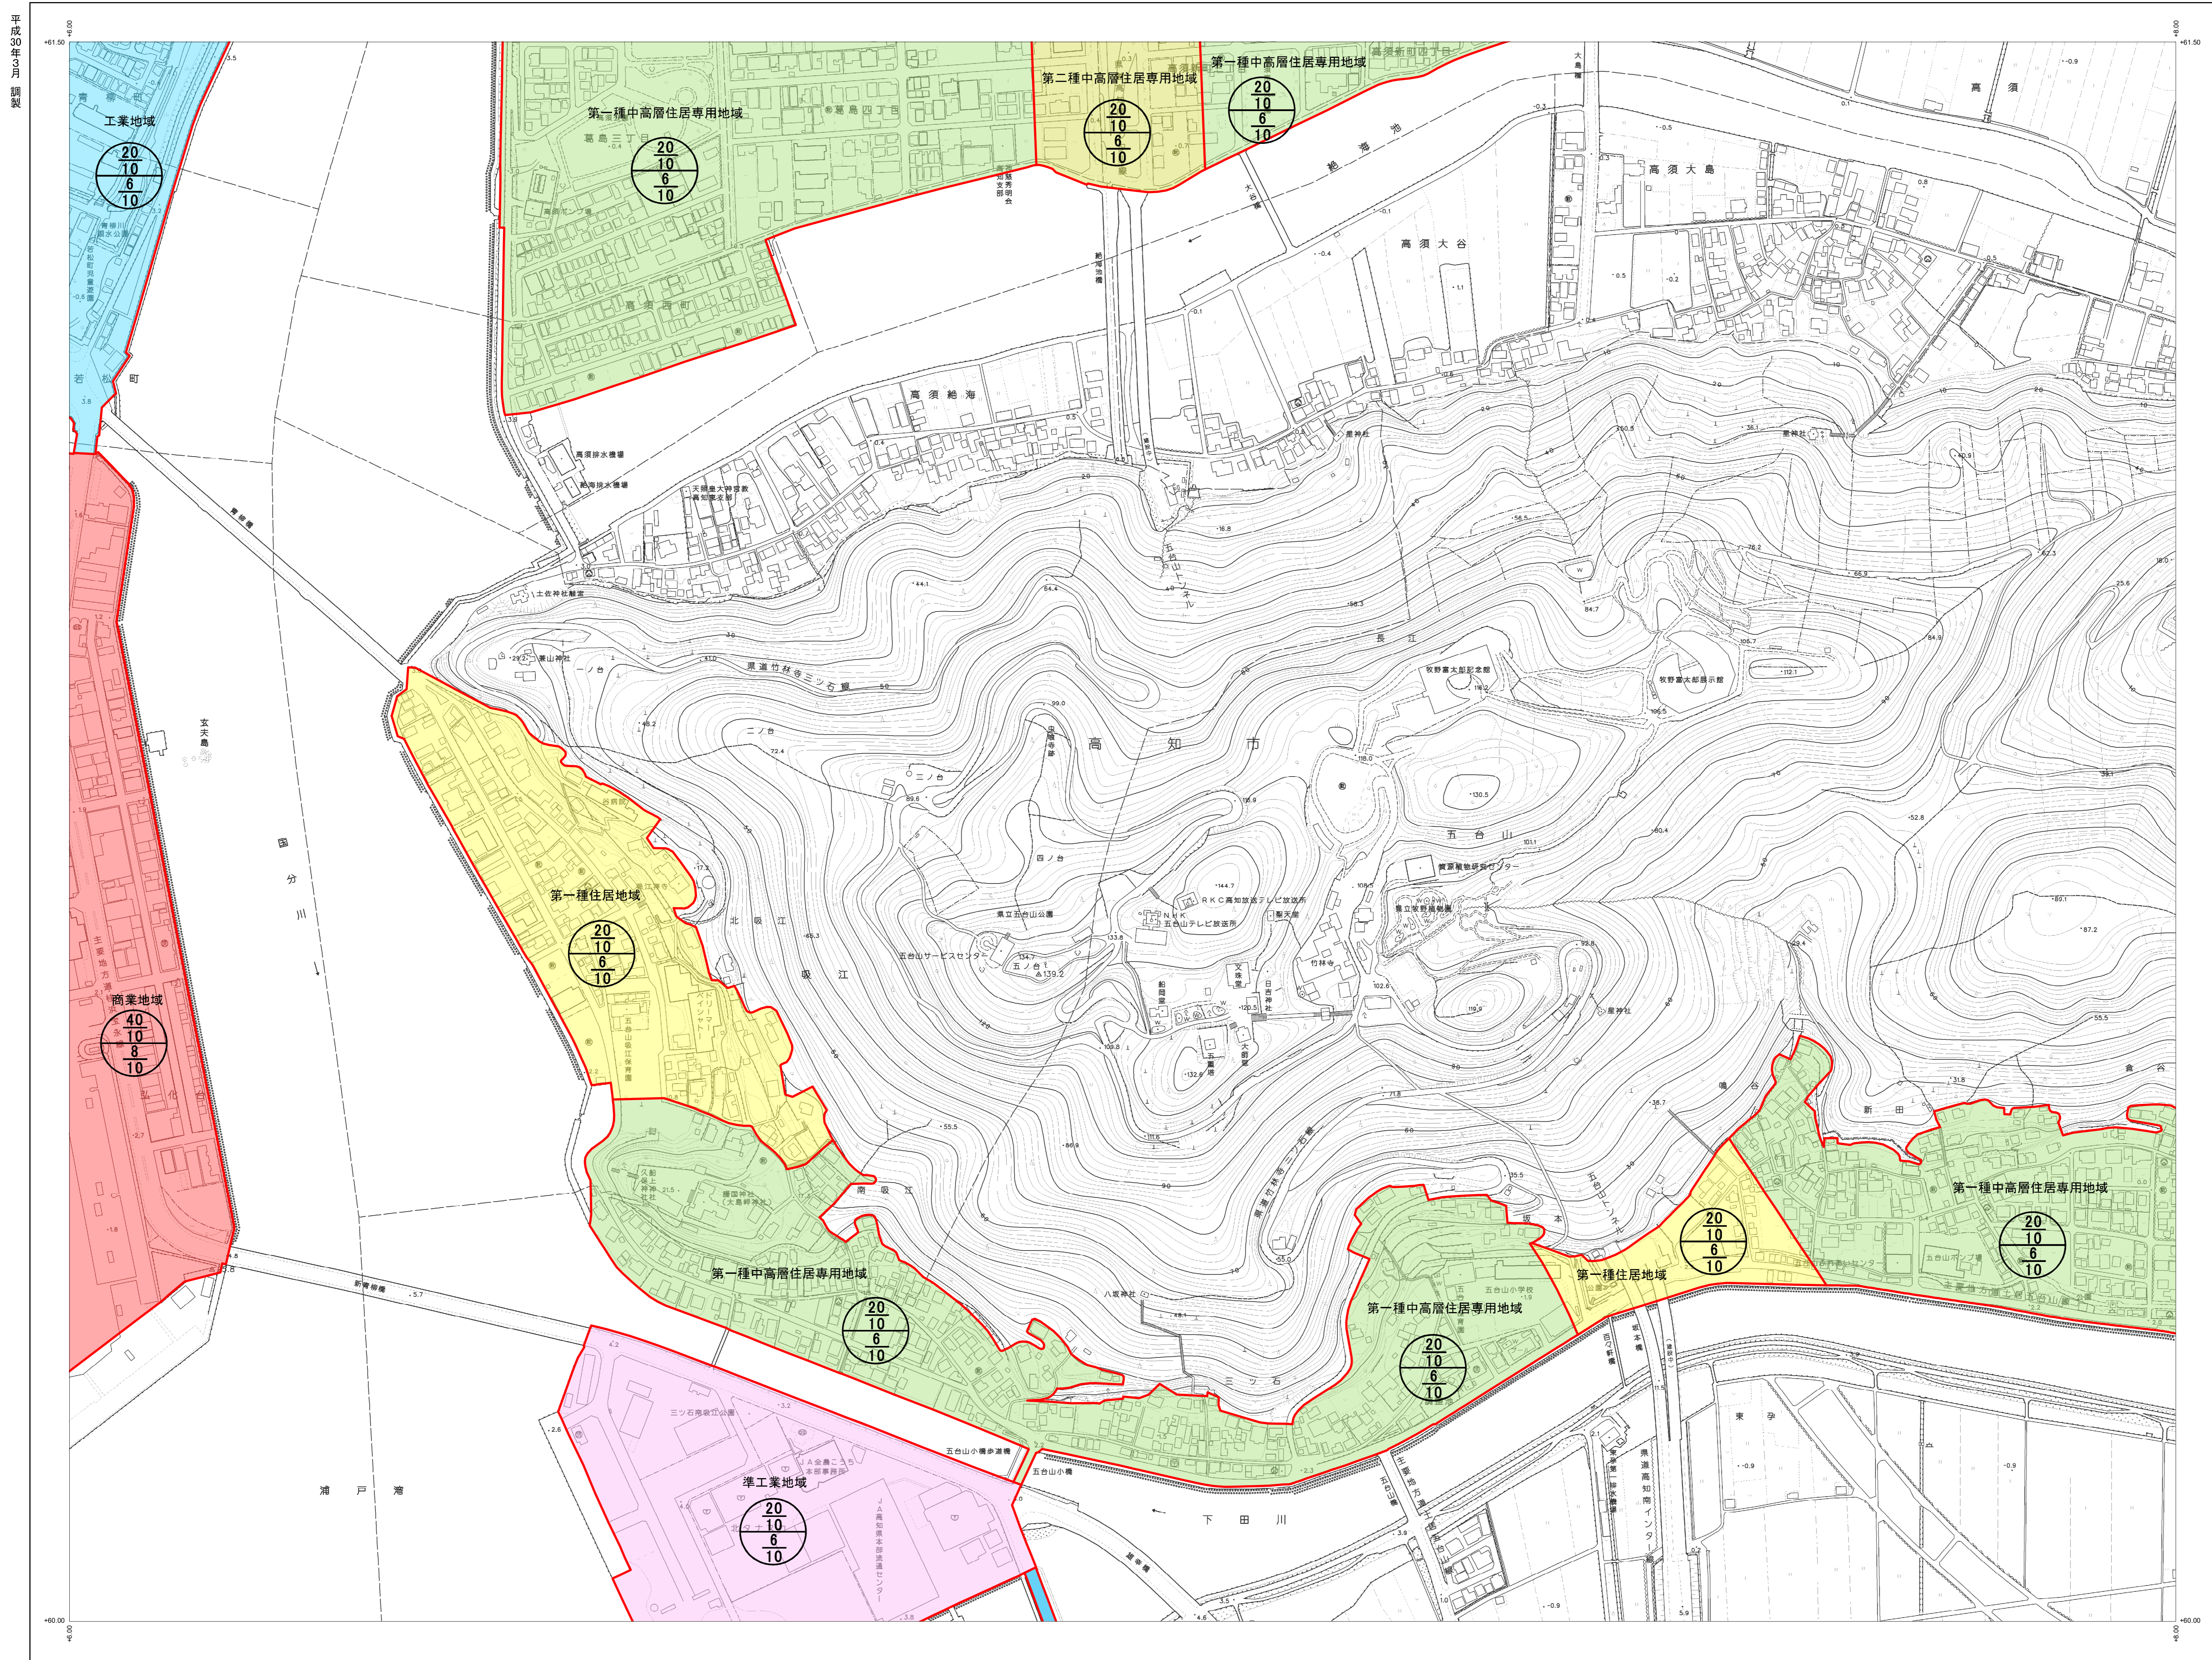

高知広域都市計画図

04HE911	04HE912	04HE921
04HE913	04HE914	04HE923
04IE011	04IE012	04IE021

記号

△ 37.2	三内山
□ 12.04	水溝
○ 14.8	高知市立第一中学校
△ 25.6	高知市立第一中学校
△ 18.7	高知市立第一中学校

Additional symbols for various facilities and infrastructure are listed in the legend, including schools, parks, and utility lines.